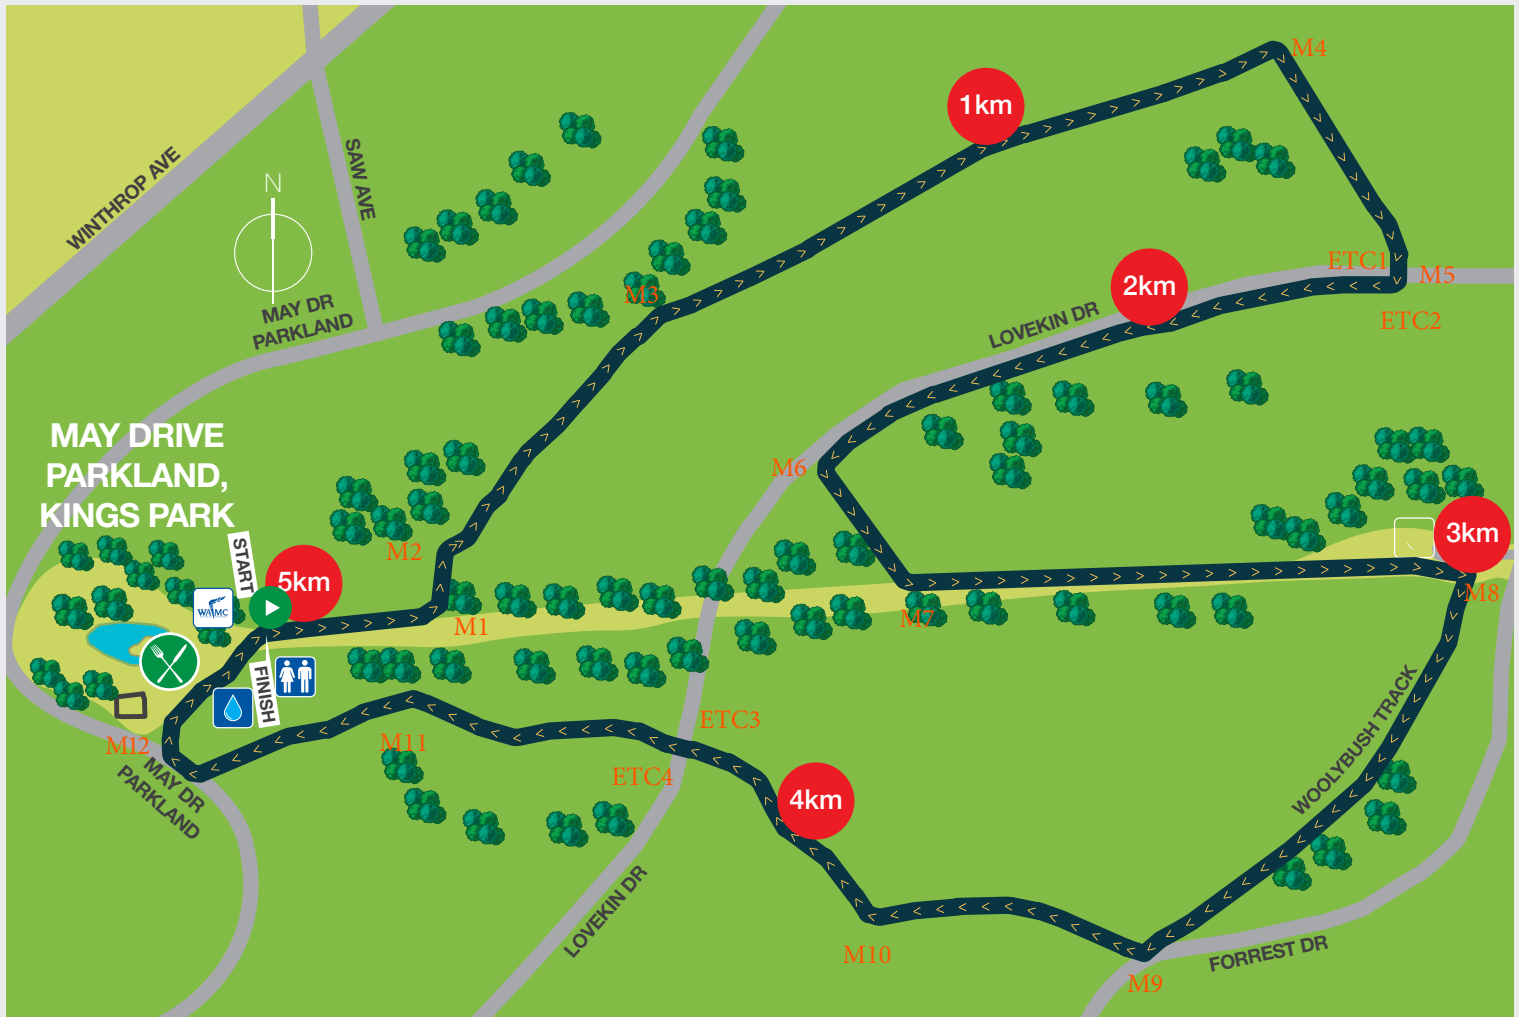

COURSE MAP 2022

WALLY CAIRNS PANCAKE RUN

15km, 10km & 5km

LEGEND

ONE LAP 5.125km

REGISTRATION

DRINK STATION

TOILETS

FOOD STATION

ELEVATION IN METRES