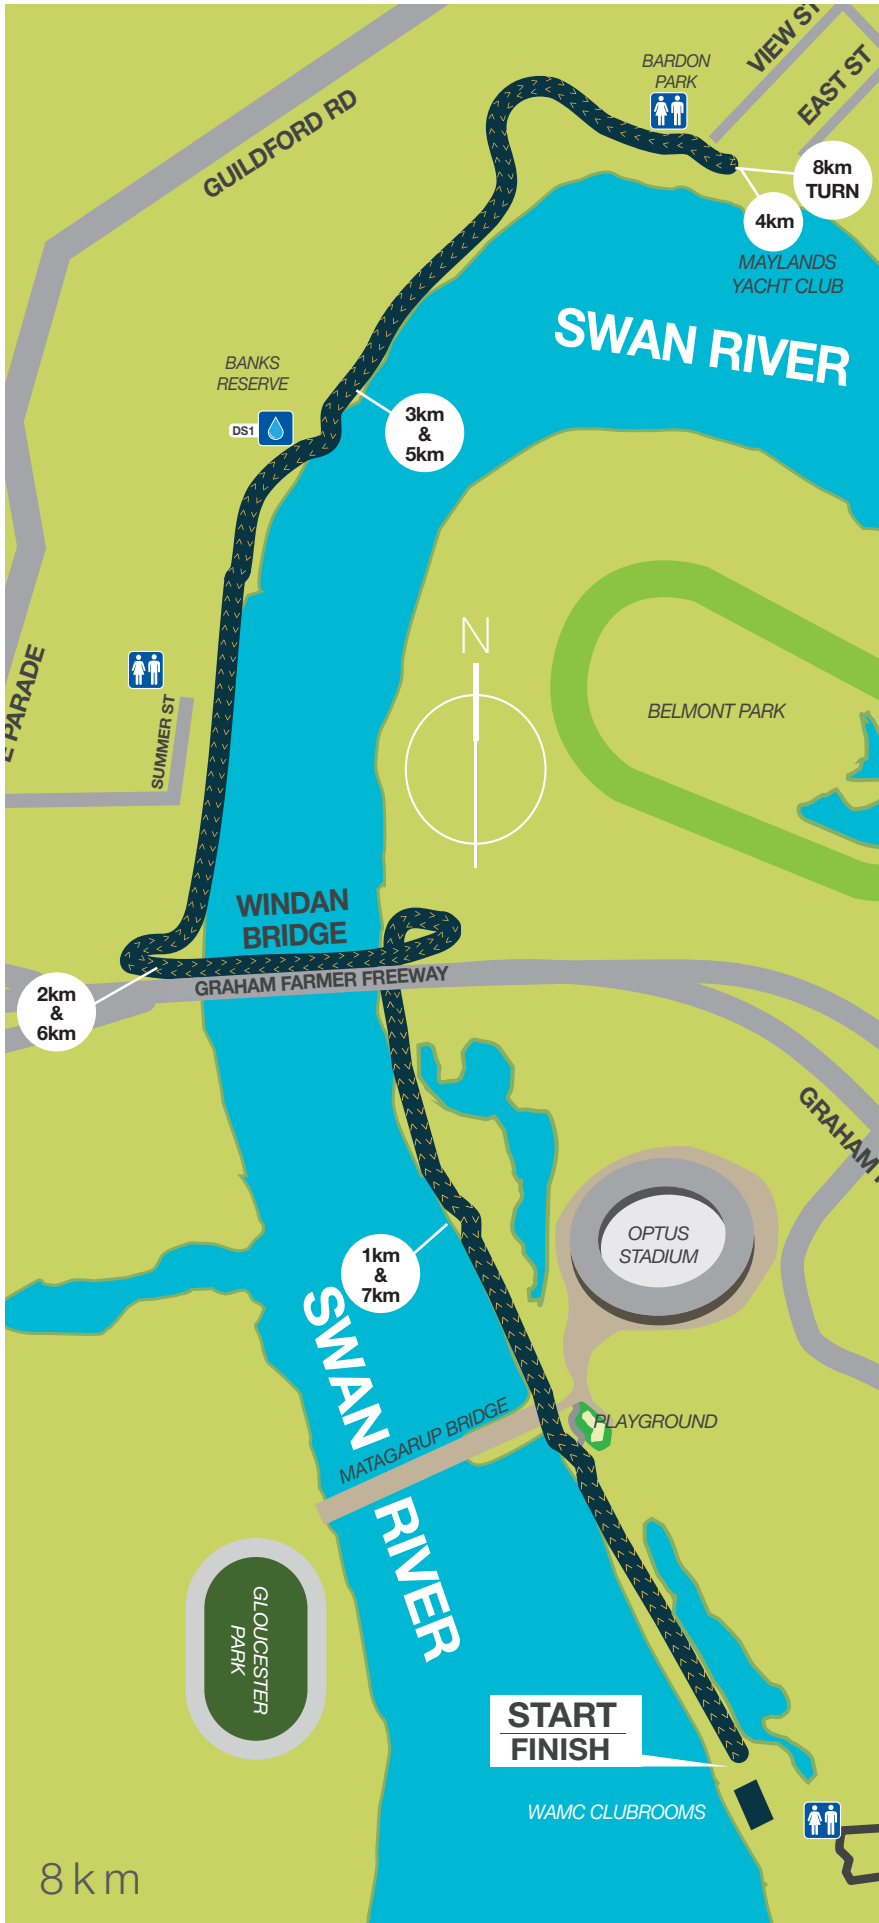

# COURSE MAP

## NEW YEAR'S EVE RUN 8km & 4km

### LEGEND

- 8km
- 4km
- DRINK STATION
- TOILETS