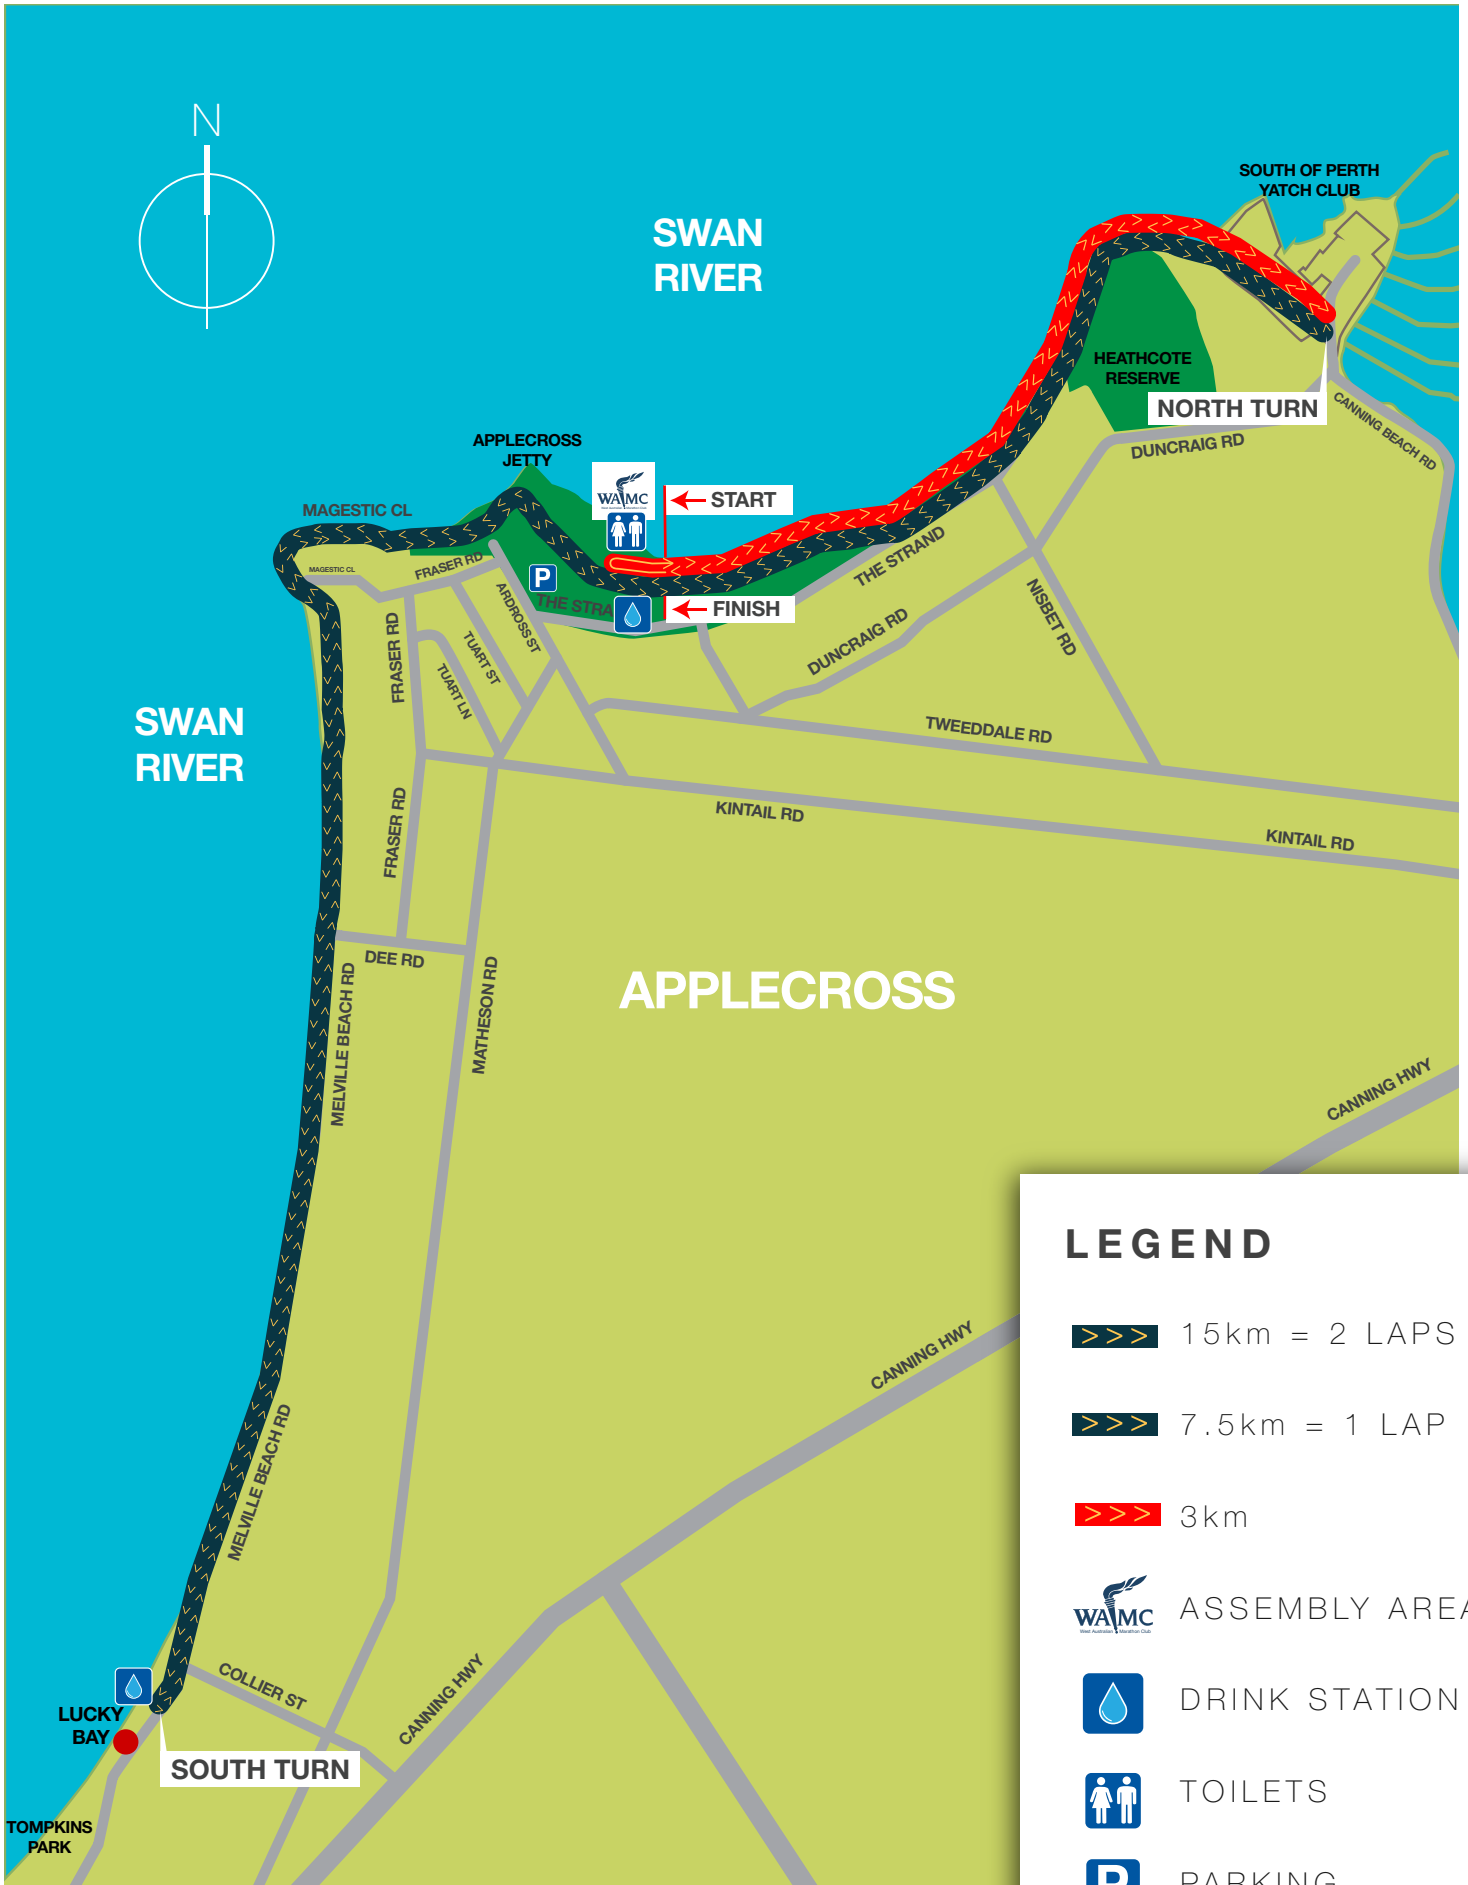

# COURSE MAP

## APPLECROSS SHORELINE RUN

15km, 7.5km & 3km

SWAN RIVER

SOUTH OF PERTH YATCH CLUB

HEATHCOTE RESERVE

NORTH TURN

← START

← FINISH

SWAN RIVER

APPLECROSS

### LEGEND

15km = 2 LAPS

7.5km = 1 LAP

3km

ASSEMBLY AREA

DRINK STATION

TOILETS

PARKING