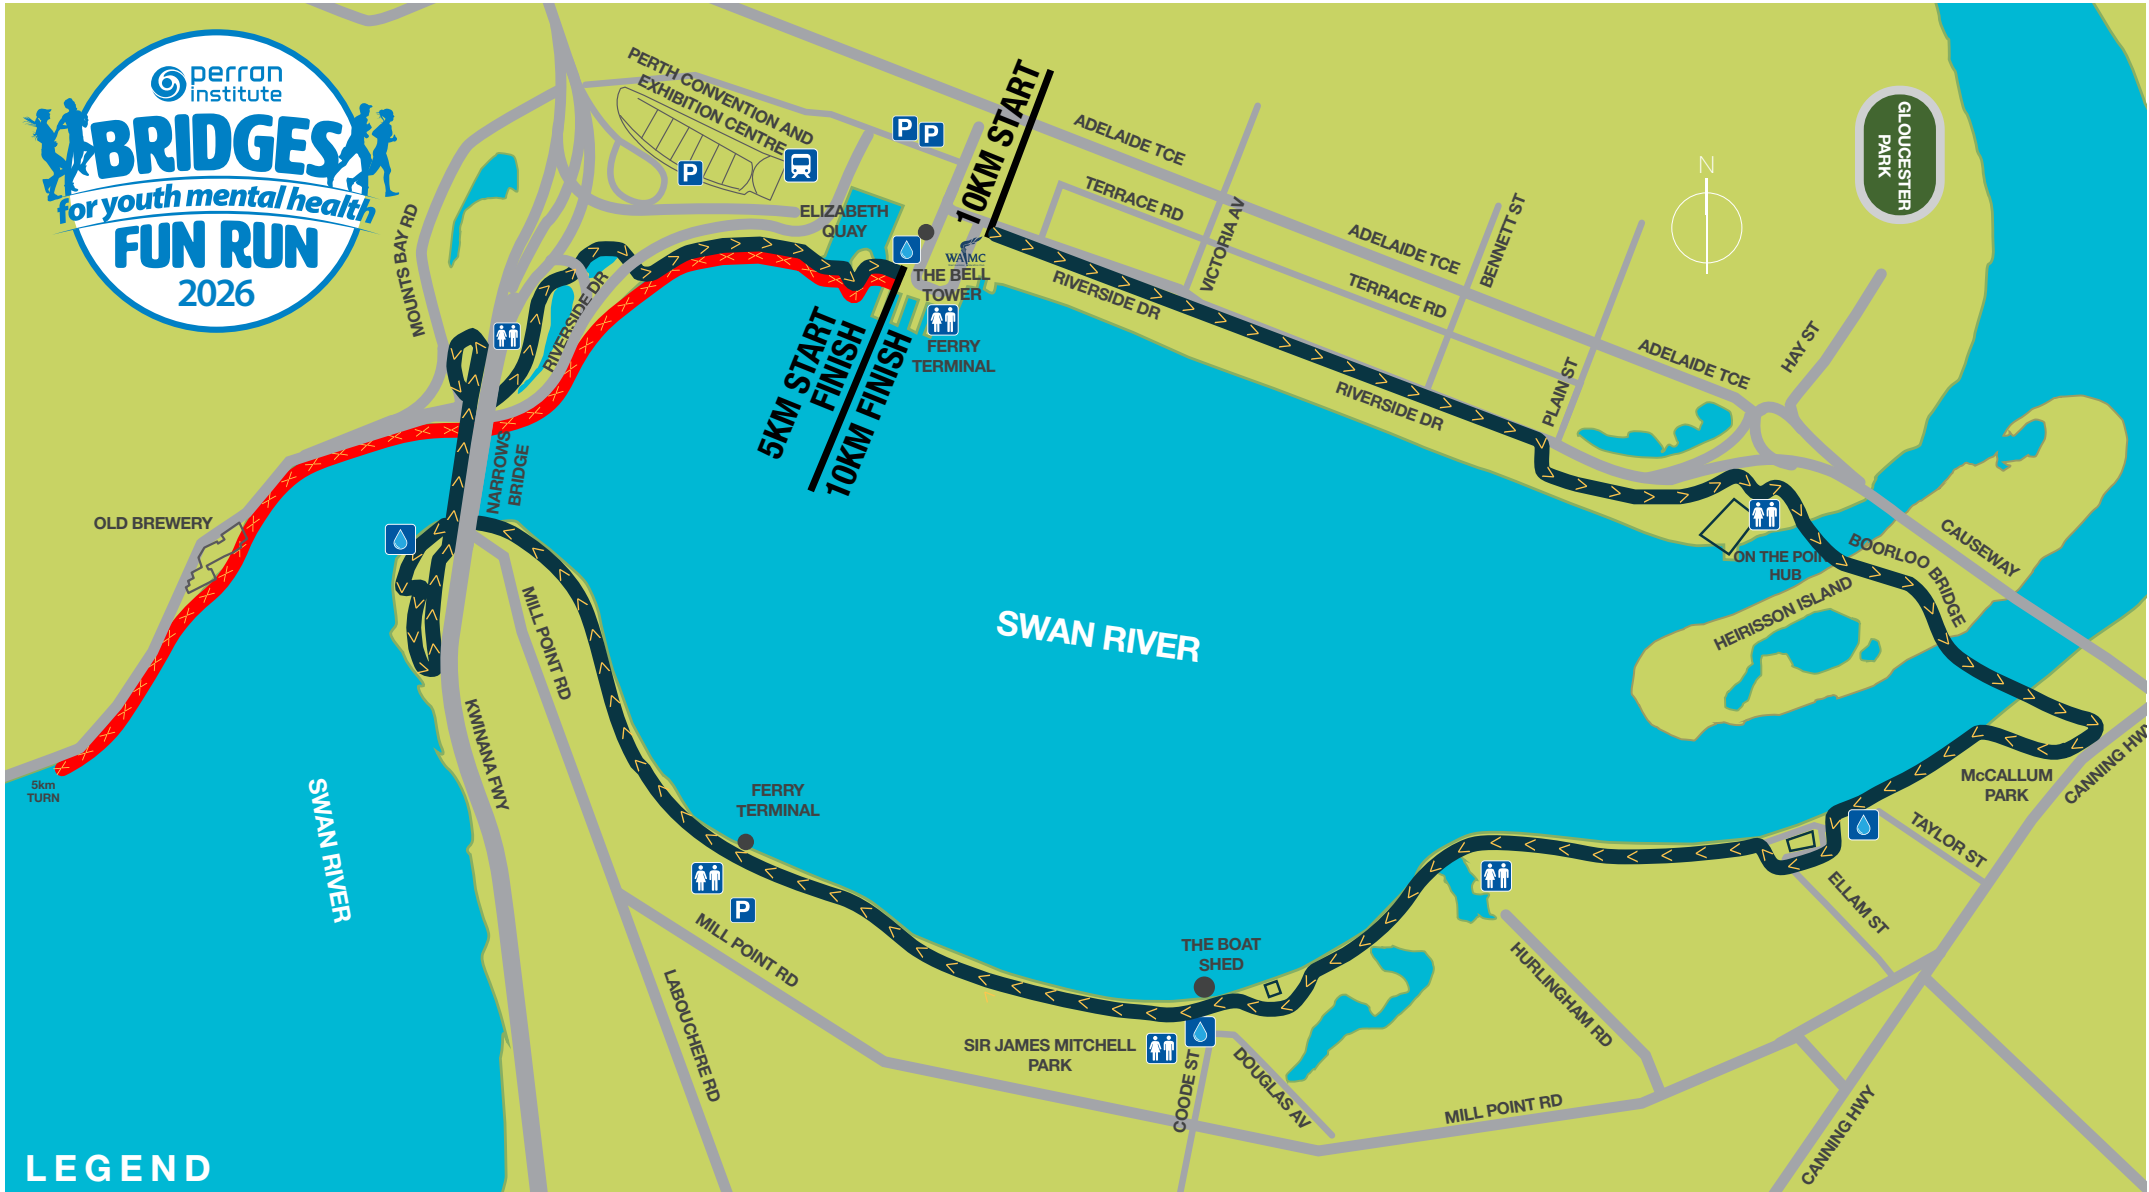

# COURSE MAP

## BRIDGES FUN RUN

10km & 5km

Sponsored by

### LEGEND

- 10km
- 5km OUT & BACK
- ASSEMBLY AREA
- DRINK STATION
- TOILETS
- PARKING
- TRAIN