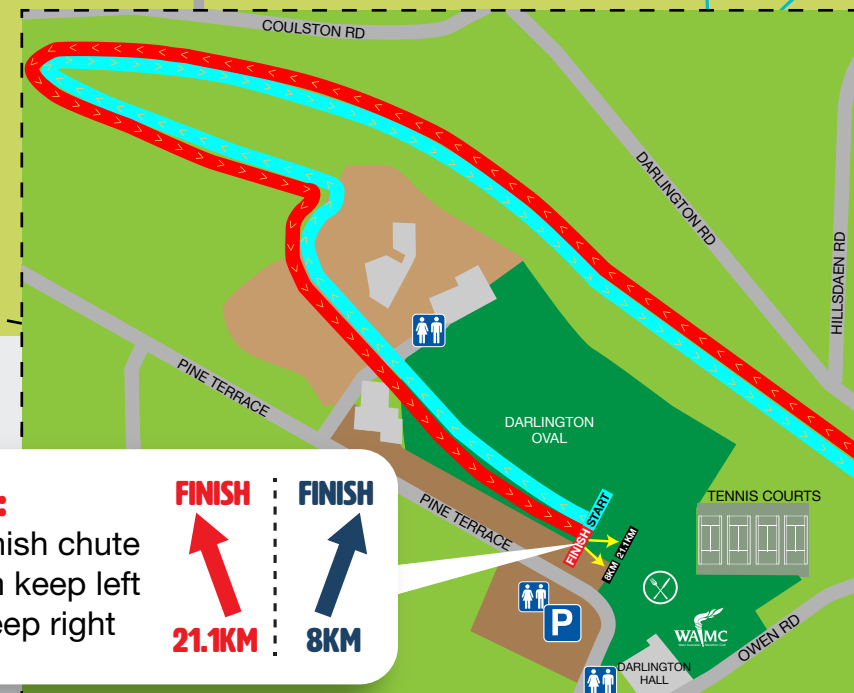

COURSE MAP

Darlington Half Marathon 21.1km & 8km

NOTE:
 Split finish chute
 21.1km keep left
 8km keep right

LEGEND

- 21.1km & 8km
- DRINK STATION
- CATERING
- PARKING
- TOILETS
- EVENT HUB