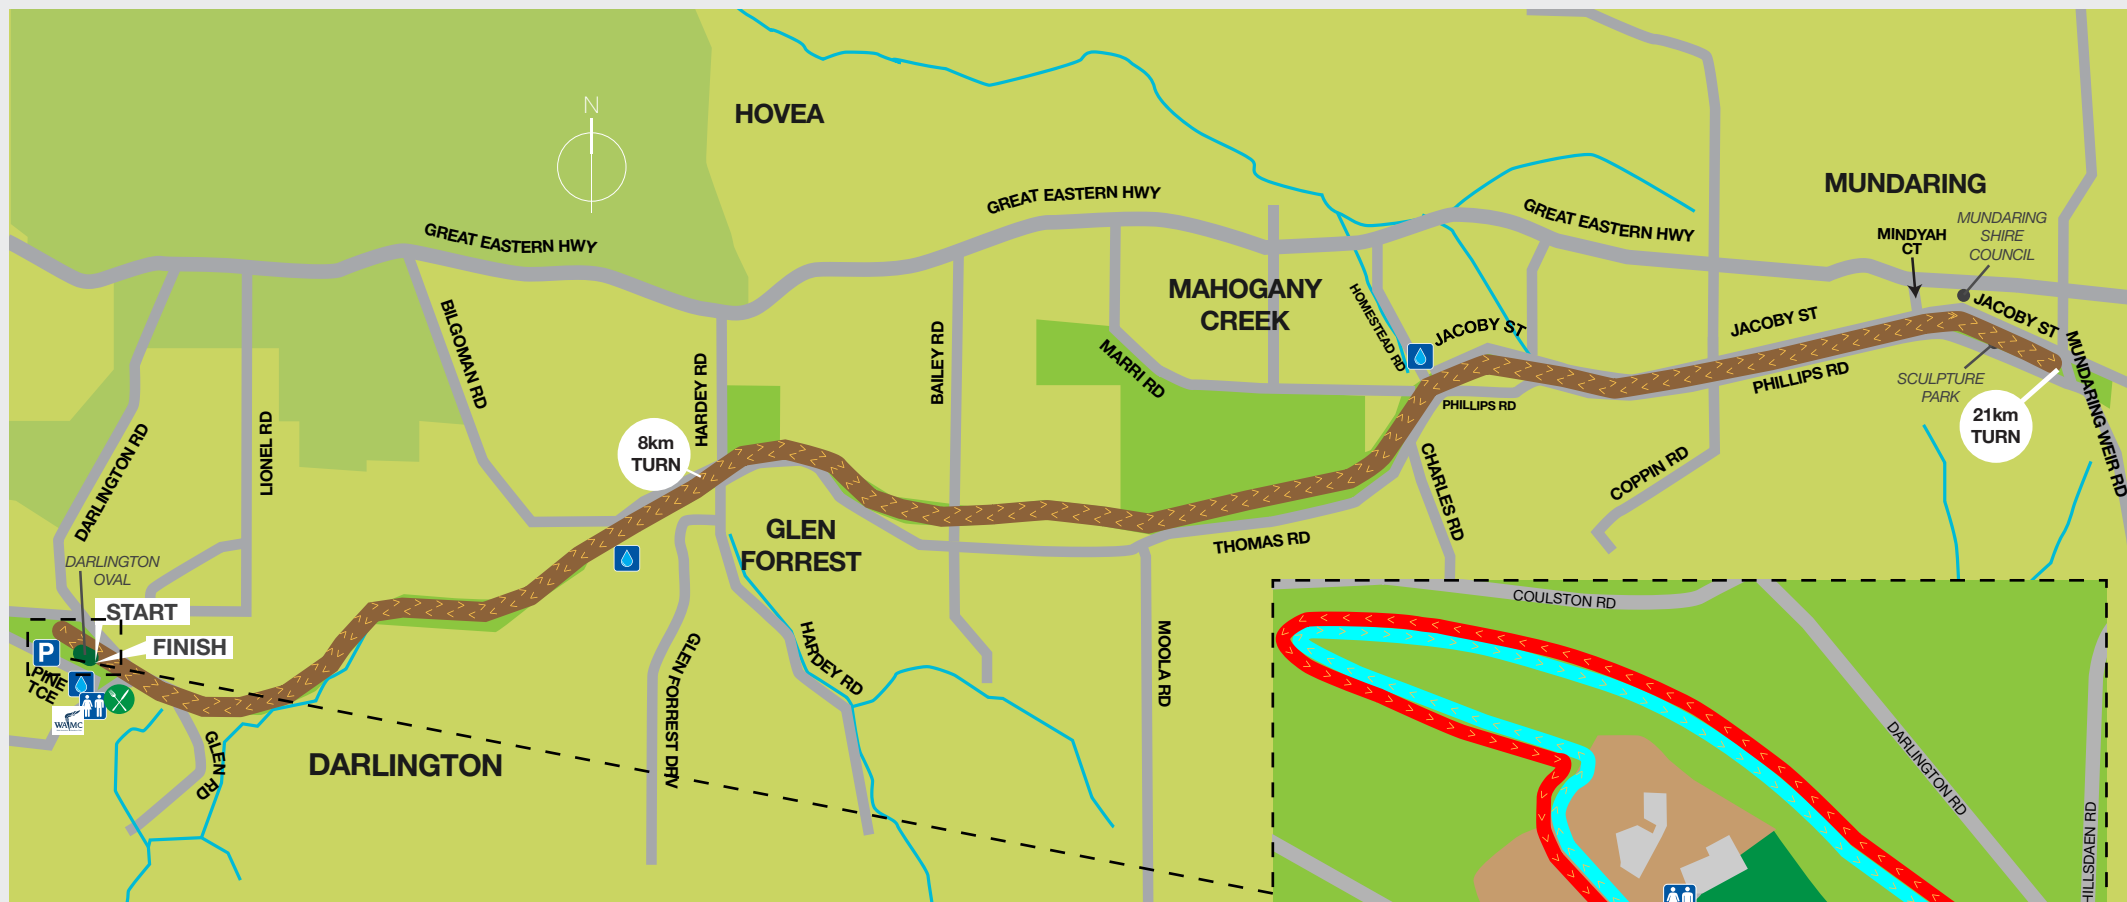

COURSE MAP

Darlington Half Marathon 21.1km & 8km

NOTE:
 Split finish chute
 21.1km keep left
 8km keep right

LEGEND

- 21.1km & 8km
- DRINK STATION
- CATERING
- PARKING
- TOILETS
- EVENT HUB