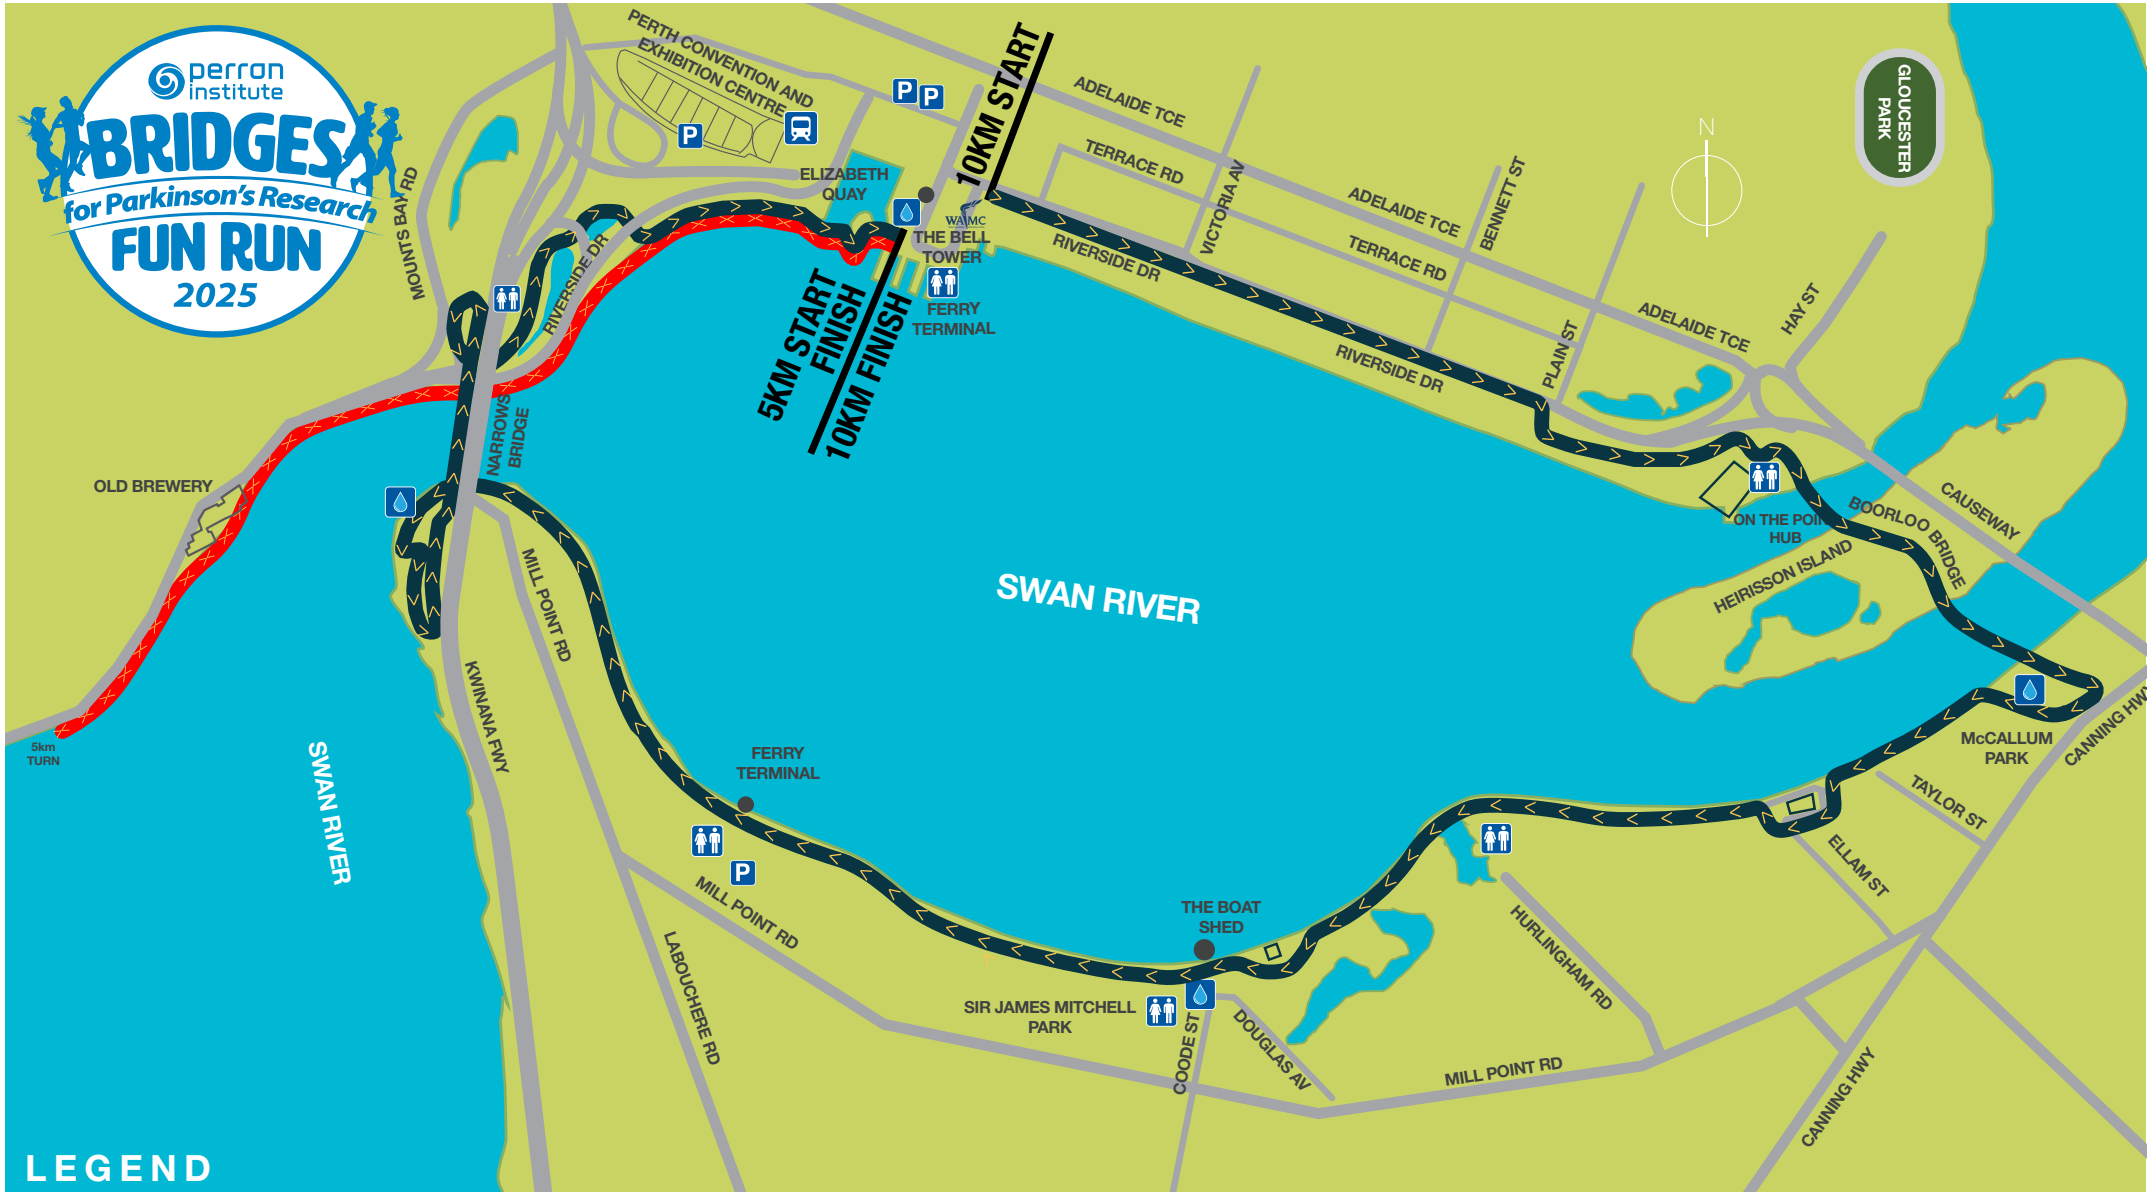

# COURSE MAP

## BRIDGES FUN RUN

10km & 5km

Sponsored by

### LEGEND

- 10km
- 5km OUT & BACK
- ASSEMBLY AREA
- DRINK STATION
- TOILETS
- PARKING
- TRAIN