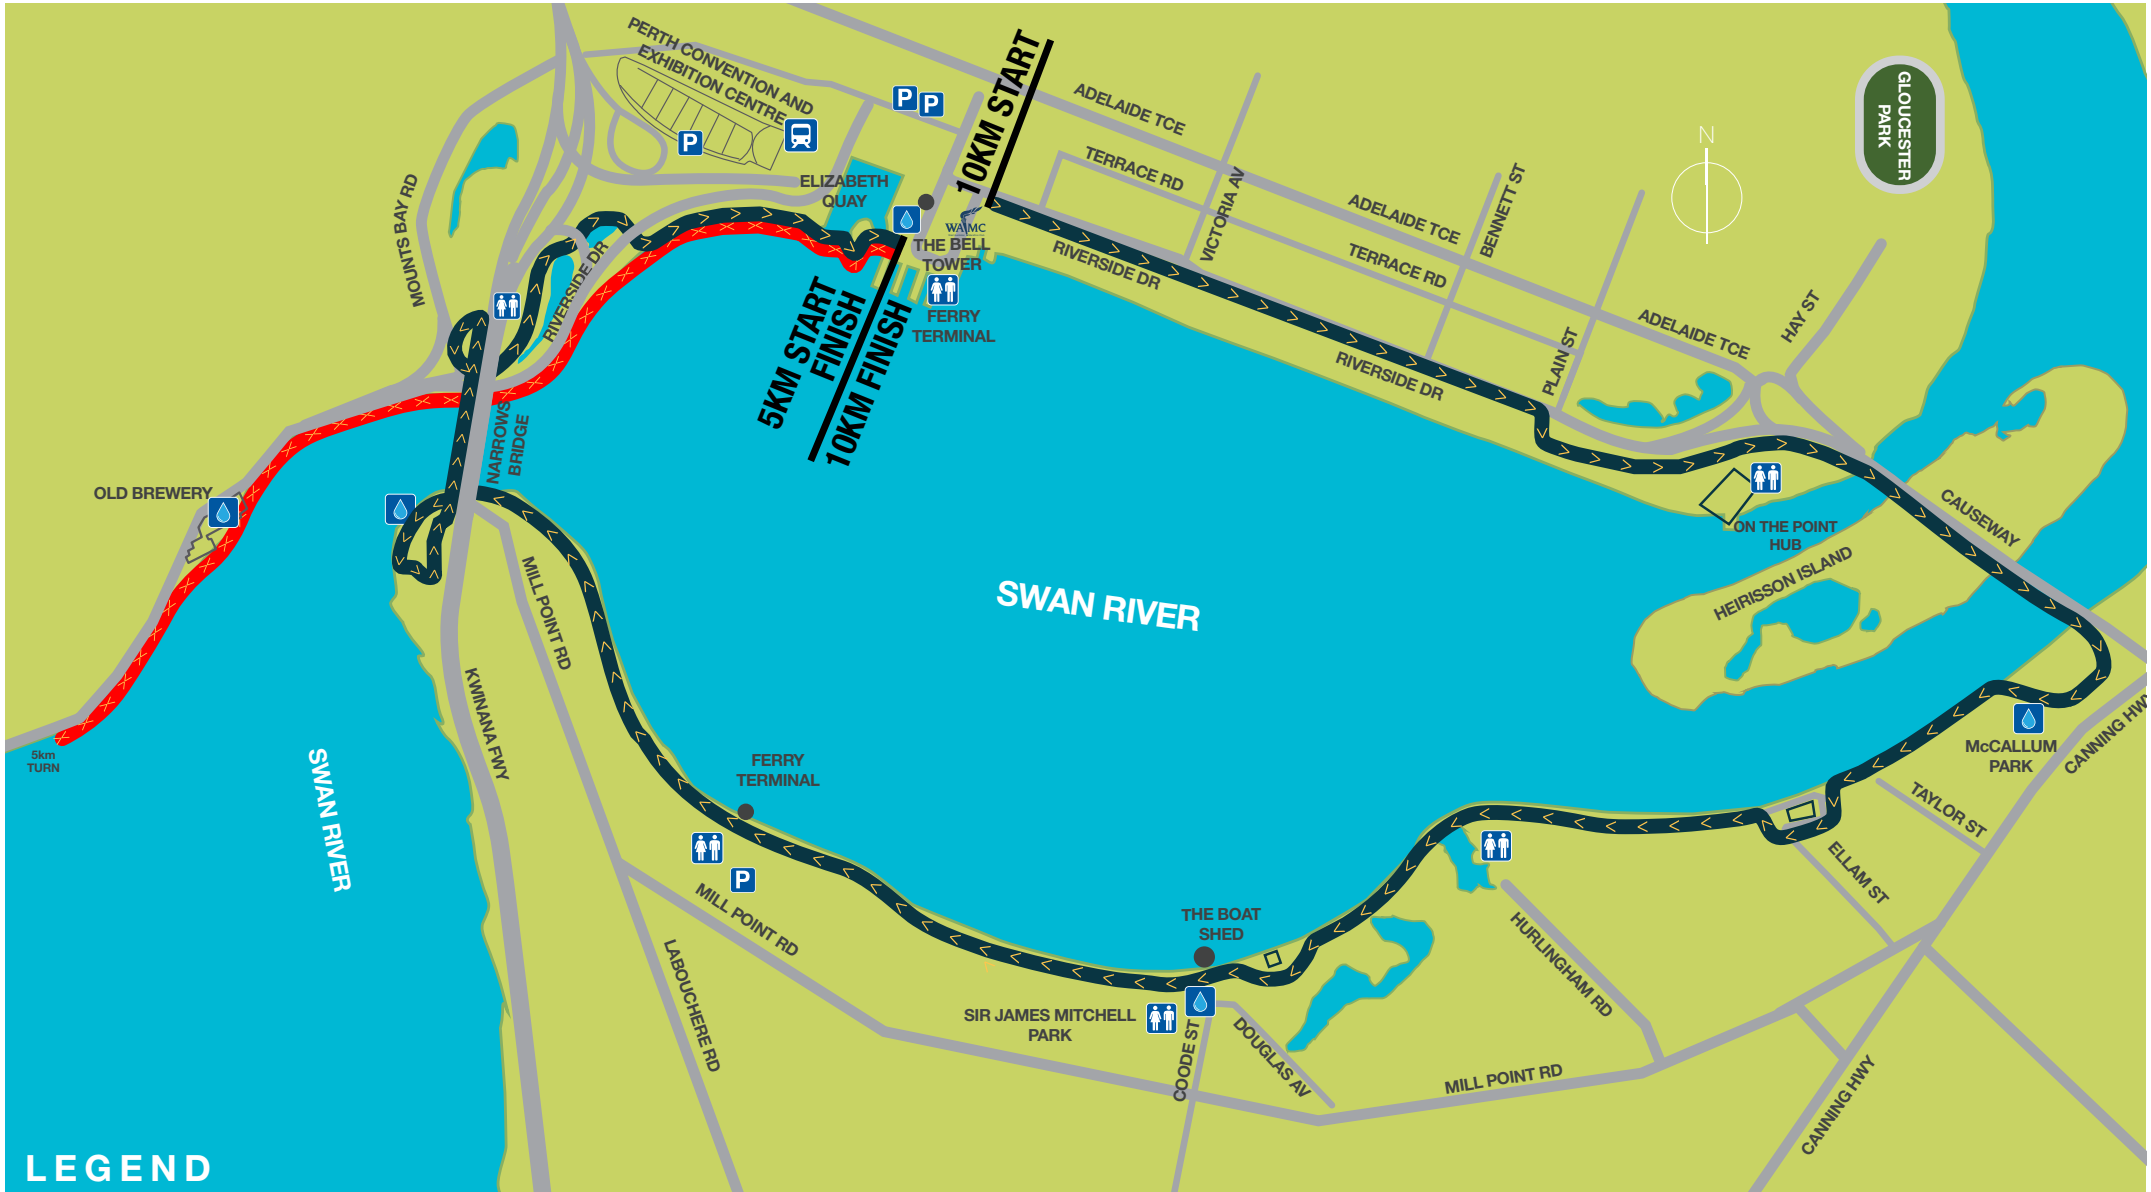

# COURSE MAP

## BRIDGES FUN RUN

10km & 5km

### LEGEND

-  10km
-  5km OUT & BACK
-  ASSEMBLY AREA
-  DRINK STATION
-  TOILETS
-  PARKING
-  TRAIN