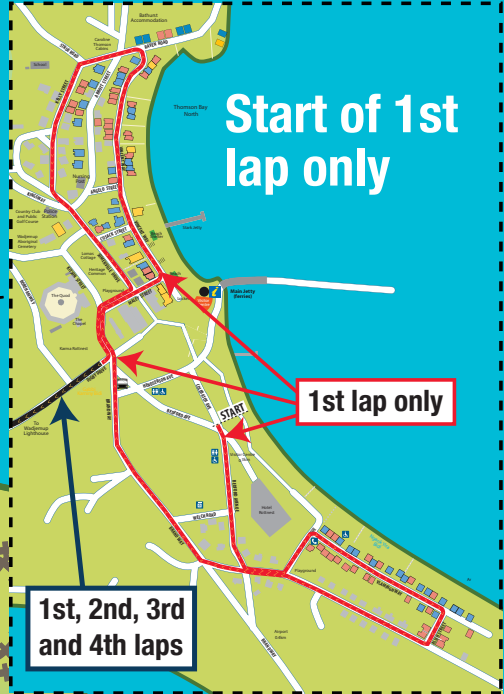

COURSE MAP

ROTTNEST RUNNING FESTIVAL 42.2KM

WADJEMUP ROTTNEST **Running FESTIVAL** 42.2KM
BROOKS RunFun travel

LEGEND

42.2KM - 4 LAPS 1ST LAP ONLY

TOILETS DRINK STATION PIPERS MUSIC