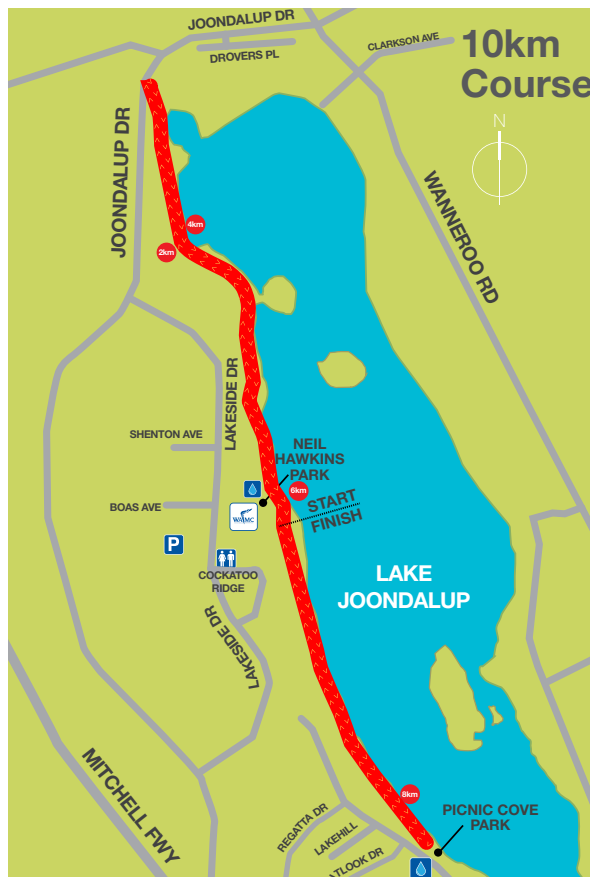

# COURSE MAP JOONDALUP RUNNING FESTIVAL

21.1km, 10km & 5km

## LEGEND

>>>> 21.1km  
 >>>> 10km  
 >>>> 5km  
  TOILETS

 REGISTRATION  
 P PARKING  
  DRINK STATION