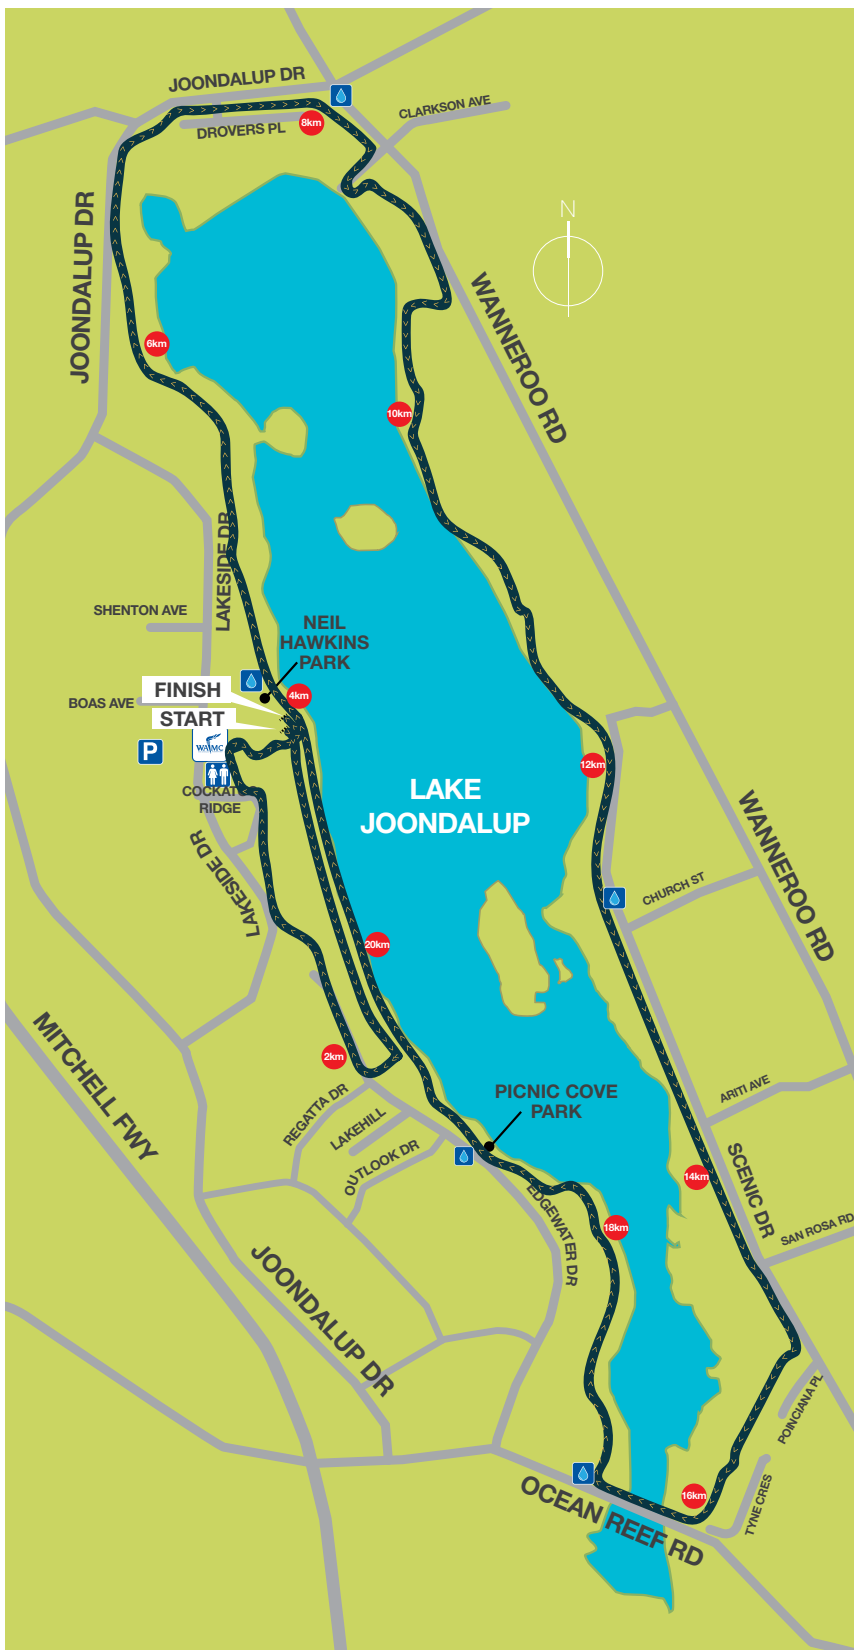

# COURSE MAP JOONDALUP RUNNING FESTIVAL

21.1km, 10km & 5km

## LEGEND

>>>> 21.1km  
 >>>> 10km  
 >>>> 5km  
  TOILETS

 REGISTRATION  
 P PARKING  
  DRINK STATION